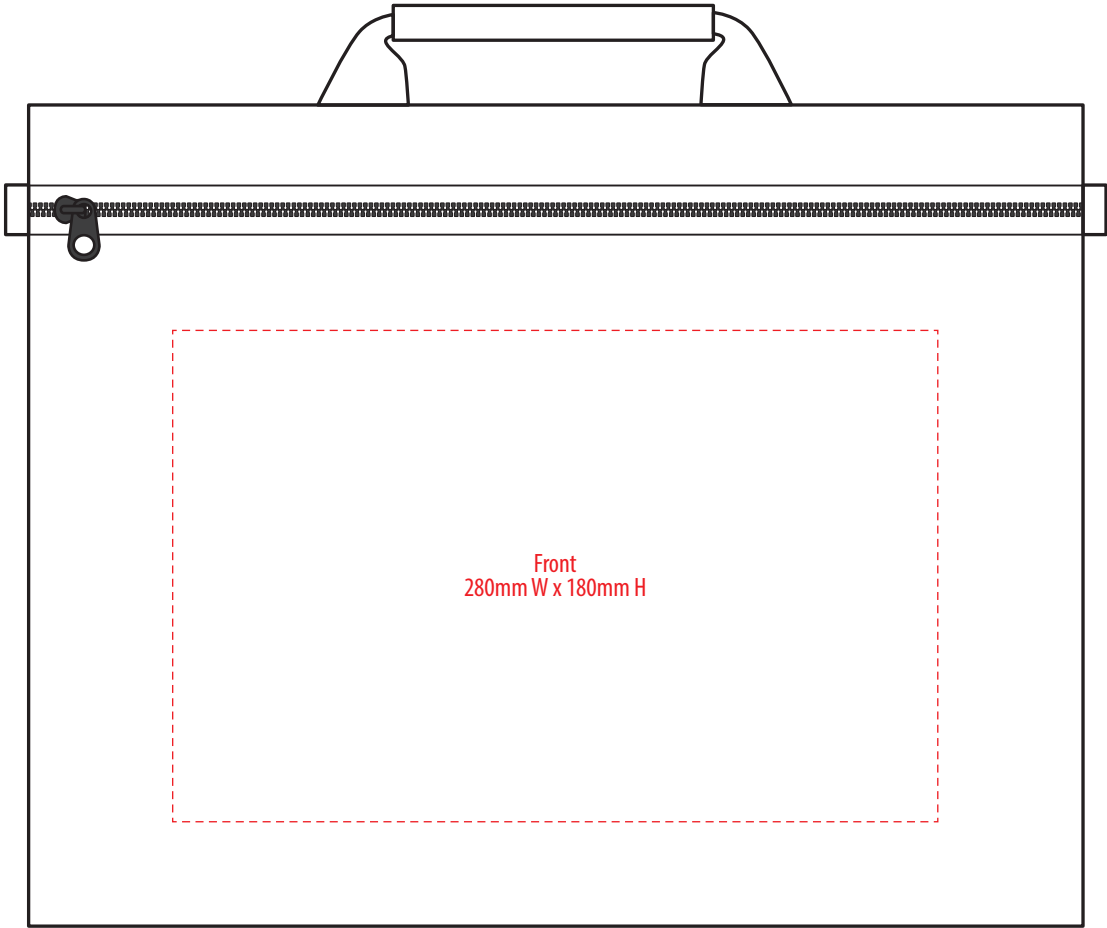

B255

FRONT

BACK

COLOUR

B255

FRONT

BACK

NOTE:

The maximum decoration area is a guide only and is greatly dependant on the logo shape.

EMBROIDERY / SUPASUB / SUPAETCH / SUPAFLEX

B255

FRONT

BACK

NOTE:

The maximum decoration area is a guide only and is greatly dependant on the logo shape.

SUPACOLOUR / SCREENPRINT