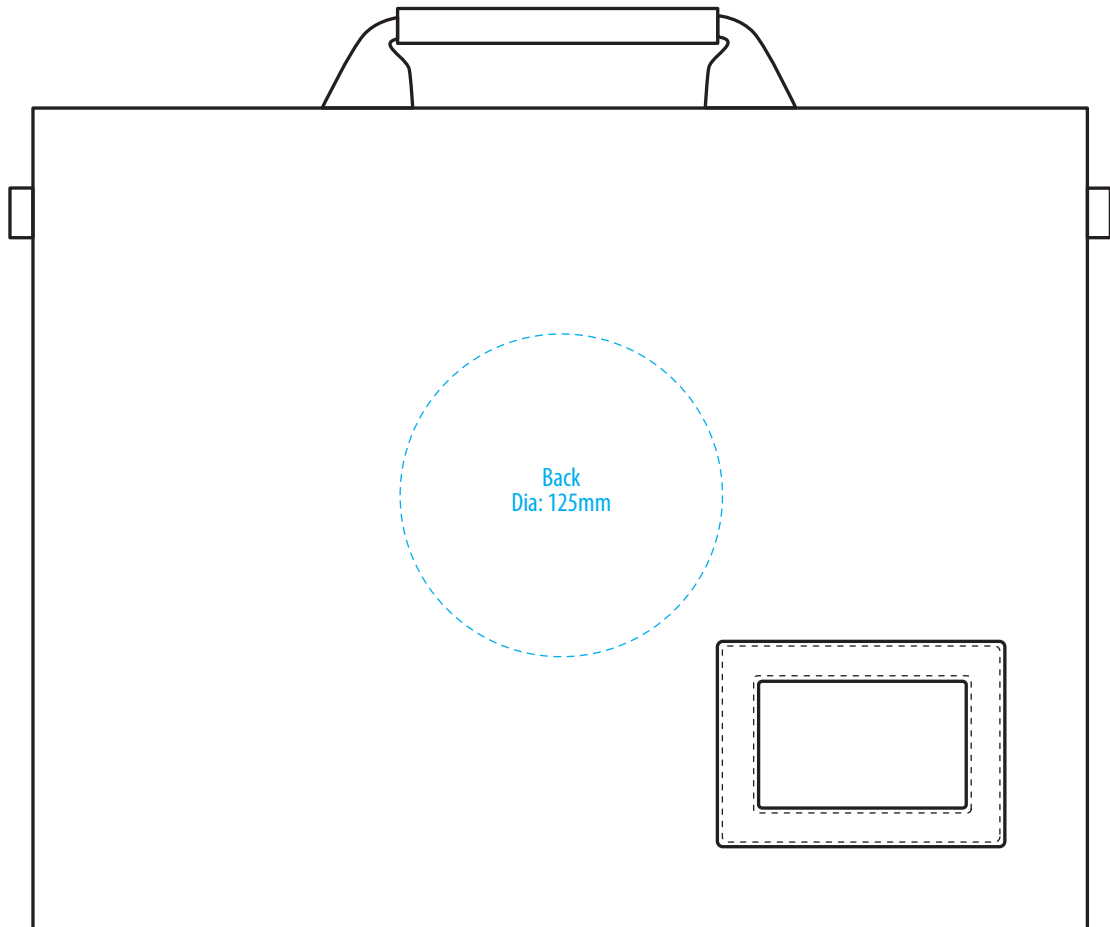

B255

FRONT

BACK

COLOUR

B255

FRONT

BACK

NOTE:

The maximum decoration area is a guide only and is greatly dependant on the logo shape.

EMBROIDERY / SUPASUB / SUPAETCH / SUPAFLEX

B255

FRONT

BACK

NOTE:

The maximum decoration area is a guide only and is greatly dependant on the logo shape.

SUPACOLOUR / SCREENPRINT